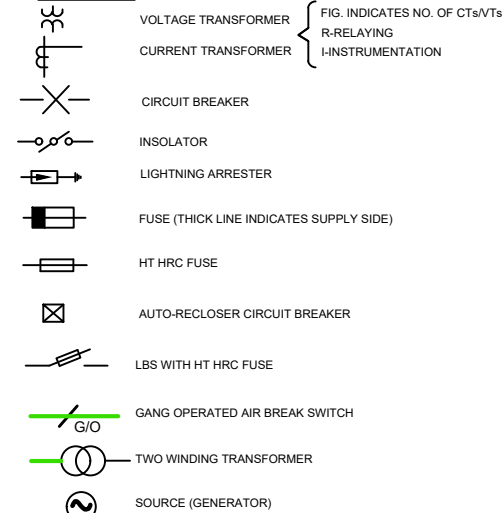

LEGEND	
SYMBOLS	
	VOLTAGE TRANSFORMER { FIG. INDICATES NO. OF CTs/VTs
	CURRENT TRANSFORMER { R-RELAYING I-INSTRUMENTATION
	CIRCUIT BREAKER
	INSULATOR
	LIGHTNING ARRESTER
	FUSE (THICK LINE INDICATES SUPPLY SIDE)
	HT HRC FUSE
	AUTO-RECLOSER CIRCUIT BREAKER
	LBS WITH HT HRC FUSE
	GANG OPERATED AIR BREAK SWITCH
	TWO WINDING TRANSFORMER
	SOURCE (GENERATOR)
RELAYING	
50	INSTANTANEOUS O/C RELAY
51	INVERSE TIME PHASE OVERCURRENT RELAY
REF	RESTRICTED EARTH FAULT RELAY
INSTRUMENTATION	
A	AMMETER
V	VOLT METER
W	WATT METER
VAR	VAR METER
VS	VOLT METER SELESTOR SWITCH
F	FREQUENCY METER
PF	POWER FACTOR METER
kWh	ENERGY METER
MF	MULTI FUNCTION METER

Note:
THIS SCHEMATIC IS NOT MEANT TO BE A DETAILED SPECIFICATION OF THE SUBSTATION. IT IS FOR ILLUSTRATION PURPOSE ONLY.

Pelrithang, Gelephu 33/11kV substation

NOTE:

PELRITHANG GELEPHU

Title:
PROPOSED SCHEMATIC FOR THE 33/11kV SUBSTATION AT PELRITHANG, GELEPHU

Division:
**Electricity Services Division
GELEPHU**

Bhutan Power Corporation Limited

File Name:
BPC/C&PD/CMS/TENDER-2023/02

Date:
January 2023

Scale:
NTS

Project:
**Contract Management Section
Construction Division
Construction & Procurement Department**

Code:

LEGEND

SYMBOLS

RELAYING

- 50 INSTANTANEOUS O/C RELAY
- 51 INVERSE TIME PHASE OVERCURRENT RELAY
- REF RESTRICTED EARTH FAULT RELAY

INSTRUMENTATION

- A AMMETER
- V VOLT METER
- W WATT METER
- VAR VAR METER
- VS VOLT METER SELESTOR SWITCH
- F FREQUENCY METER
- PF POWER FACTOR METER
- kWh ENERGY METER
- MFM MULTI FUNCTION METER