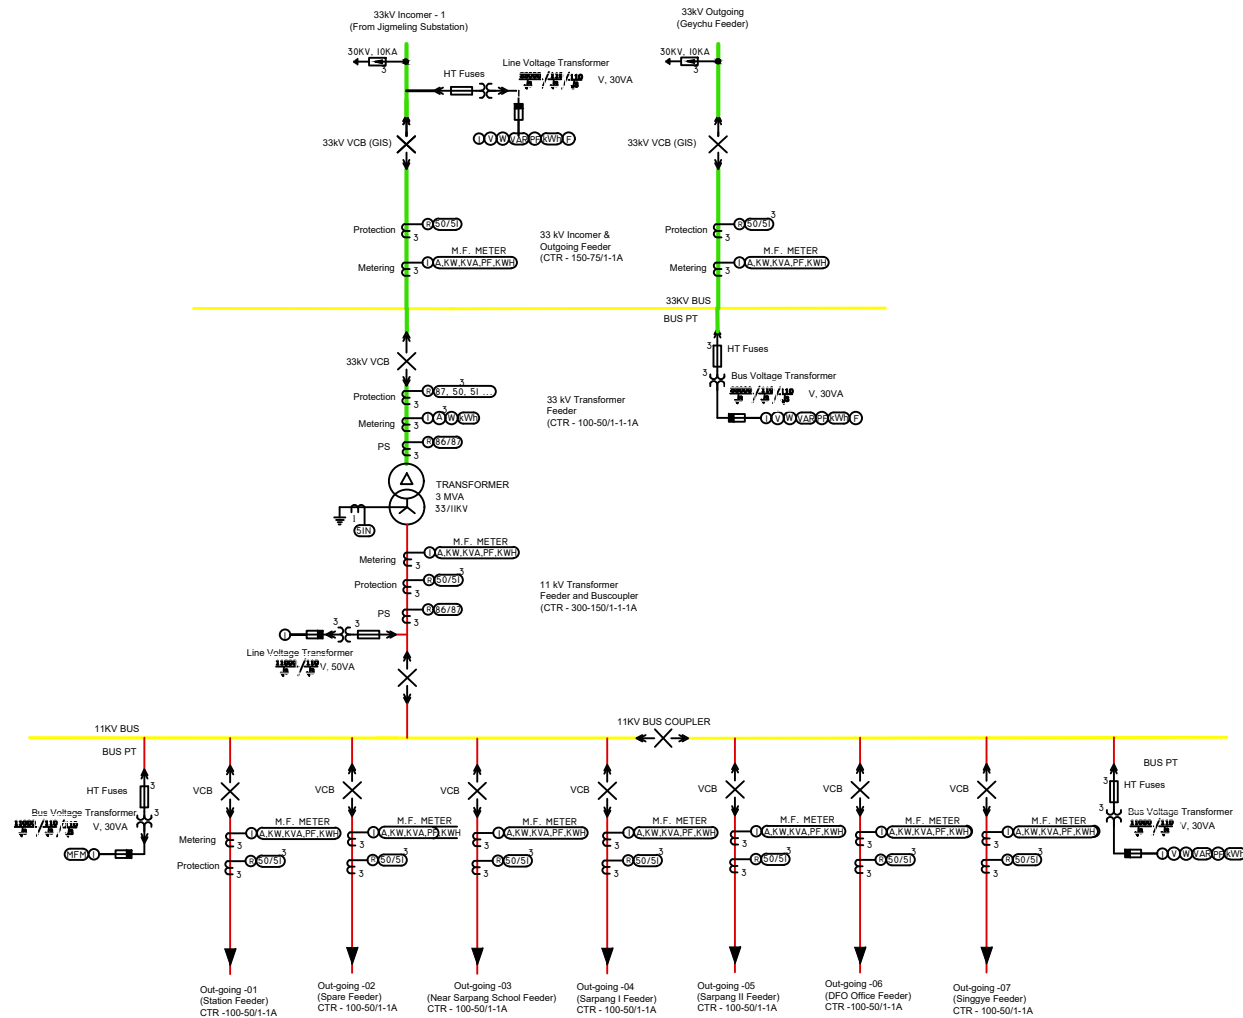

LEGEND	
SYMBOLS	
	VOLTAGE TRANSFORMER { FIG. INDICATES NO. OF CTs/VTs
	CURRENT TRANSFORMER { R-RELAYING I-INSTRUMENTATION
	CIRCUIT BREAKER
	INSULATOR
	LIGHTNING ARRESTER
	FUSE (THICK LINE INDICATES SUPPLY SIDE)
	HT HRC FUSE
	AUTO-RECLOSER CIRCUIT BREAKER
	LBS WITH HT HRC FUSE
	GANG OPERATED AIR BREAK SWITCH
	TWO WINDING TRANSFORMER
	SOURCE (GENERATOR)
RELAYING	
50	INSTANTANEOUS O/C RELAY
51	INVERSE TIME PHASE OVERCURRENT RELAY
REF	RESTRICTED EARTH FAULT RELAY
INSTRUMENTATION	
A	AMMETER
V	VOLT METER
W	WATT METER
VAR	VAR METER
VS	VOLT METER SELESTOR SWITCH
F	FREQUENCY METER
PF	POWER FACTOR METER
kWh	ENERGY METER
MF	MULTI FUNCTION METER

Note:
THIS SCHEMATIC IS NOT MEANT TO BE A DETAILED SPECIFICATION OF THE SUBSTATION. IT IS FOR ILLUSTRATION PURPOSE ONLY.

Pelrithang, Gelephu 33/11kV substation

NOTE:

PELRITHANG GELEPHU

Title:
PROPOSED SCHEMATIC FOR THE 33/11kV SUBSTATION AT PELRITHANG, GELEPHU

Code:

LEGEND

SYMBOLS

RELAYING

- 50 INSTANTANEOUS O/C RELAY
- 51 INVERSE TIME PHASE OVERCURRENT RELAY
- REF RESTRICTED EARTH FAULT RELAY

INSTRUMENTATION

- A AMMETER
- V VOLT METER
- W WATT METER
- VAR VAR METER
- VS VOLT METER SELESTOR SWITCH
- F FREQUENCY METER
- PF POWER FACTOR METER
- kWh ENERGY METER
- MFM MULTI FUNCTION METER

SARPANG TAR (GELEPHU)